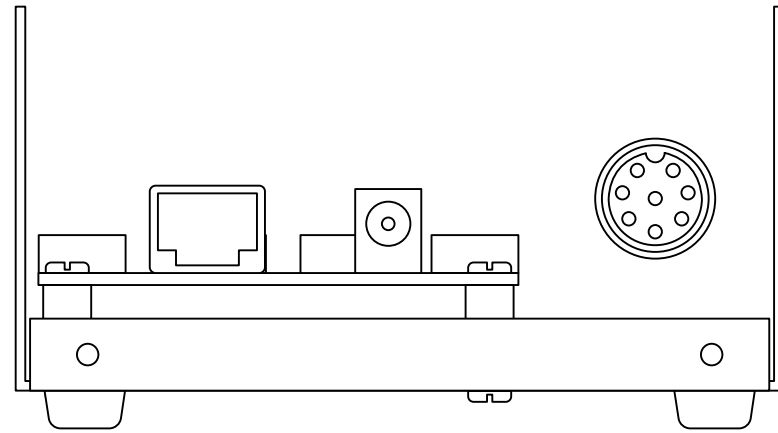

DRAWN: A. BAKER		<i>KG4JJH</i>	
REV 0	01/04/11	<b>SSB MIC FILTER DESK STAND ASSEMBLY</b>	
		SCALE: 1:1	SHEET 1 OF 3
			REV. 0

DRAWN: A. BAKER		KG4JJH	
REV 0	01/04/11	SSB MIC FILTER DESK STAND DETAILS	
		SCALE: 1:1	SHEET 2 OF 3
			REV. 0