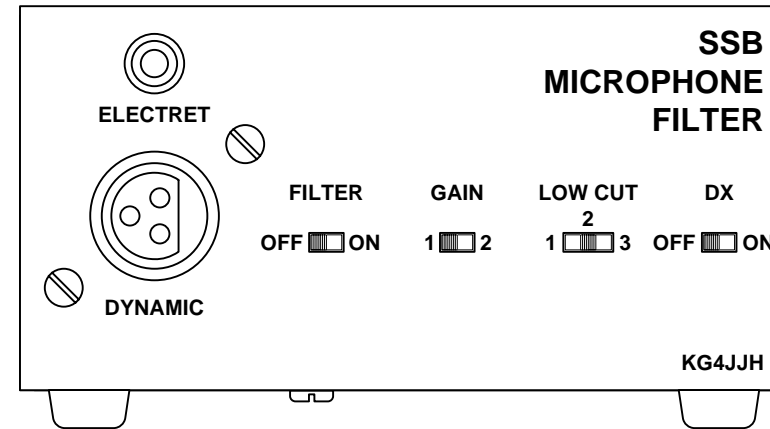

DRAWN: A. BAKER		<i>KG4JJH</i>	
REV 0	01/04/11	<b>SSB MIC FILTER DESK STAND ASSEMBLY</b>	
		SCALE: 1:1	SHEET 1 OF 3
			REV. 0

DRAWN: A. BAKER		KG4JJH	
REV 0	01/04/11	SSB MIC FILTER DESK STAND DETAILS	
		SCALE: 1:1	SHEET 2 OF 3
			REV. 0