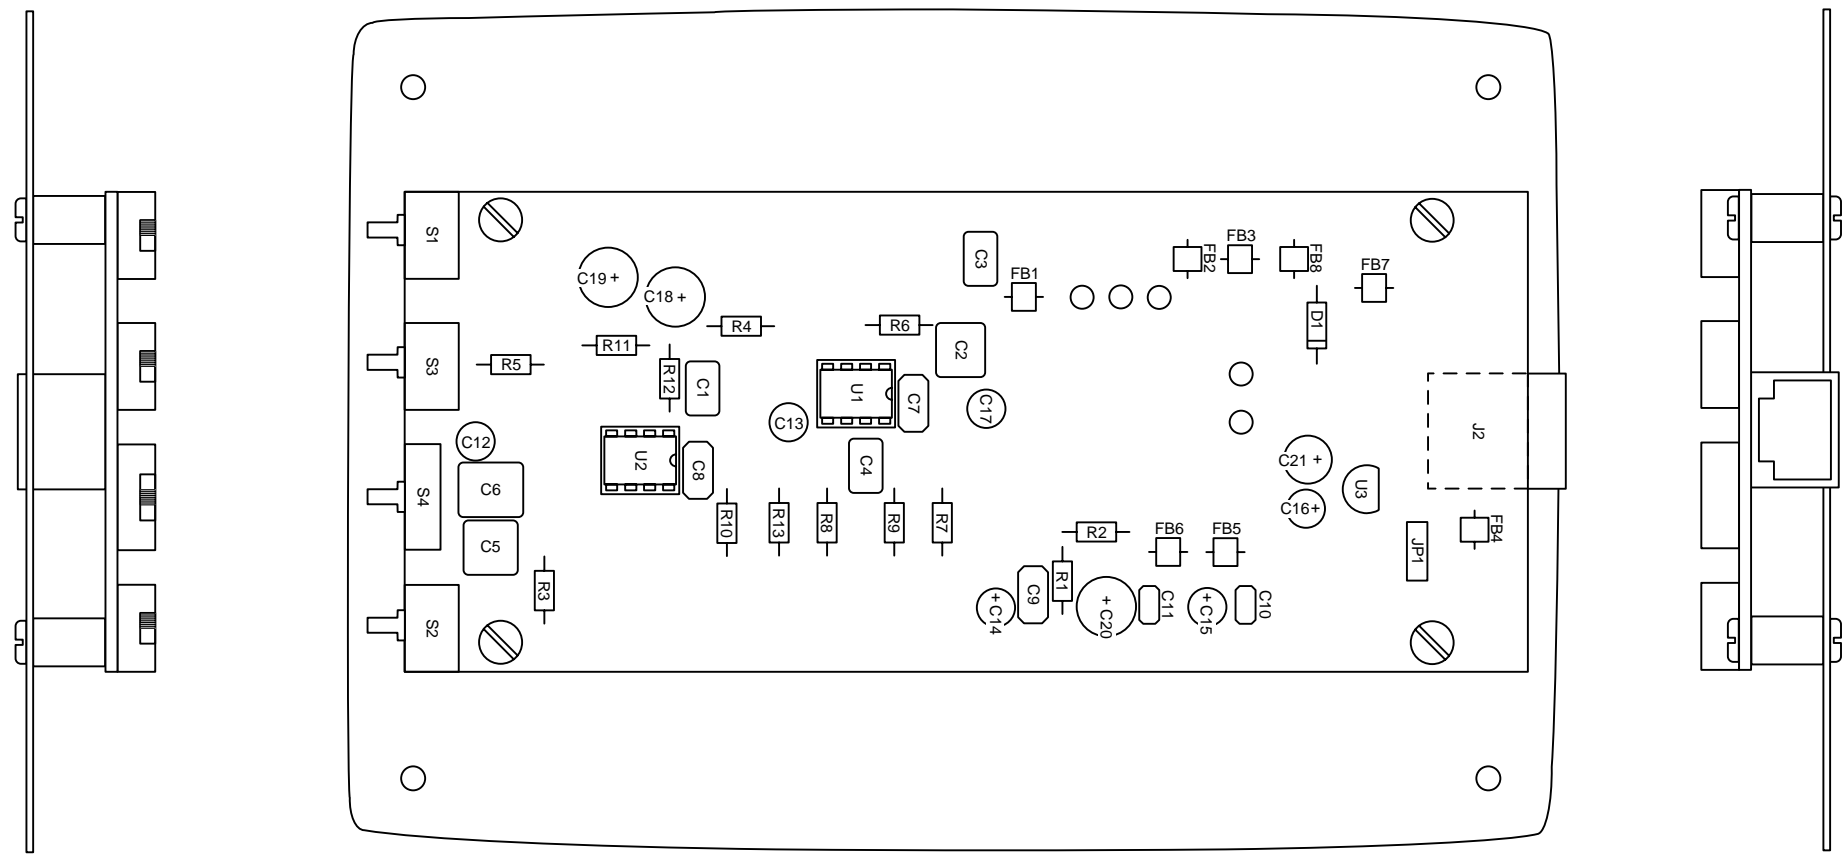

DRAWN: A. BAKER		<i>KG4JJH</i>	
REV 0	01/04/11	<b>SSB MIC FILTER DESK STAND ASSEMBLY</b>	
		SCALE: 1:1	SHEET 1 OF 3
			REV. 0

DRAWN: A. BAKER		KG4JJH	
REV 0	01/04/11	SSB MIC FILTER DESK STAND DETAILS	
		SCALE: 1:1	SHEET 2 OF 3
			REV. 0

DRAWN: A. BAKER		<i>KG4JJH</i>		
REV 0	01/04/11	SSB MIC FILTER ALTERNATE ASSEMBLY		
		SCALE: 1:1	SHEET 3 OF 3	REV. 0