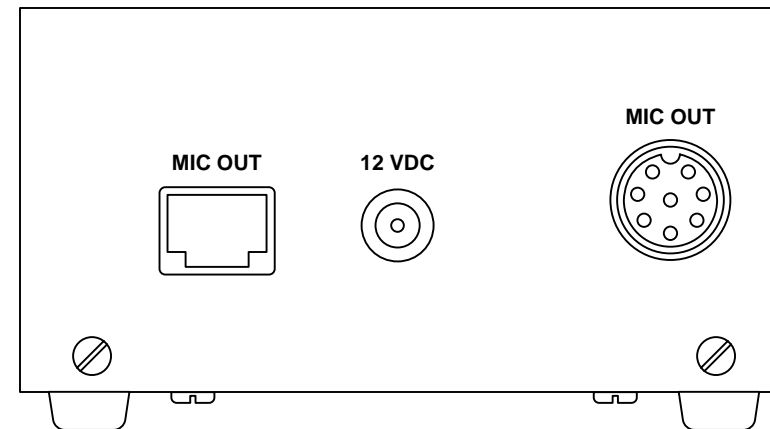

DRAWN: A. BAKER		<i>KG4JJH</i>	
REV 0	01/04/11	<b>SSB MIC FILTER DESK STAND ASSEMBLY</b>	
		SCALE: 1:1	SHEET 1 OF 3
			REV. 0

DRAWN: A. BAKER		KG4JJH	
REV 0	01/04/11	SSB MIC FILTER DESK STAND DETAILS	
		SCALE: 1:1	SHEET 2 OF 3
			REV. 0