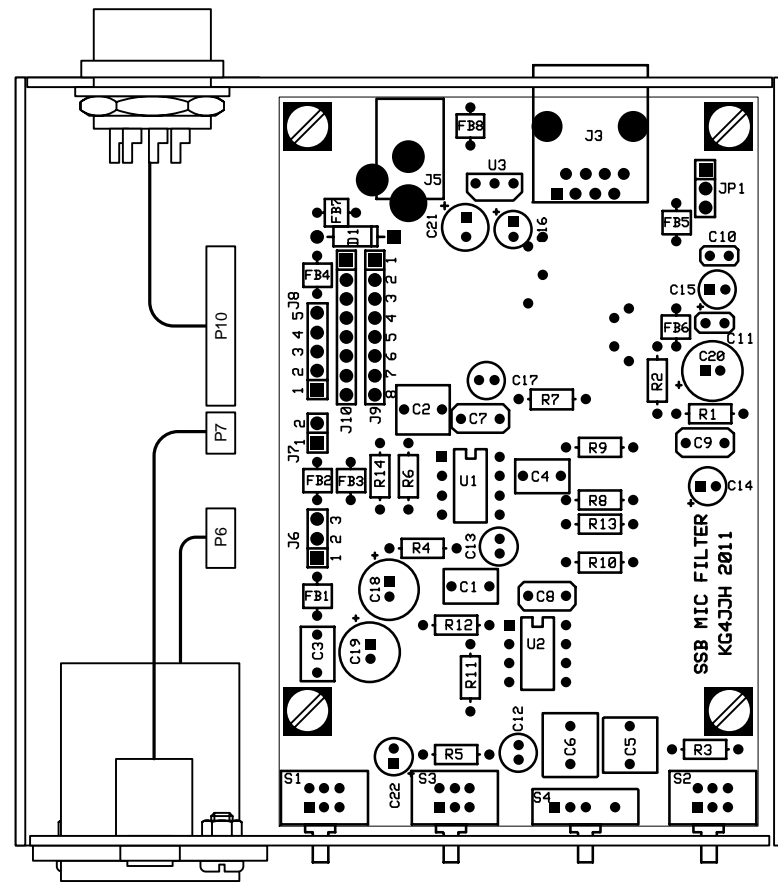

DRAWN: A. BAKER		<i>KG4JJH</i>	
REV 0	01/04/11	<b>SSB MIC FILTER DESK STAND ASSEMBLY</b>	
		SCALE: 1:1	SHEET 1 OF 3
			REV. 0

DRAWN: A. BAKER		KG4JJH	
REV 0	01/04/11	SSB MIC FILTER DESK STAND DETAILS	
		SCALE: 1:1	SHEET 2 OF 3
			REV. 0

DRAWN: A. BAKER		<i>KG4JJH</i>		
REV 0	01/04/11	SSB MIC FILTER ALTERNATE ASSEMBLY		
		SCALE: 1:1	SHEET 3 OF 3	REV. 0