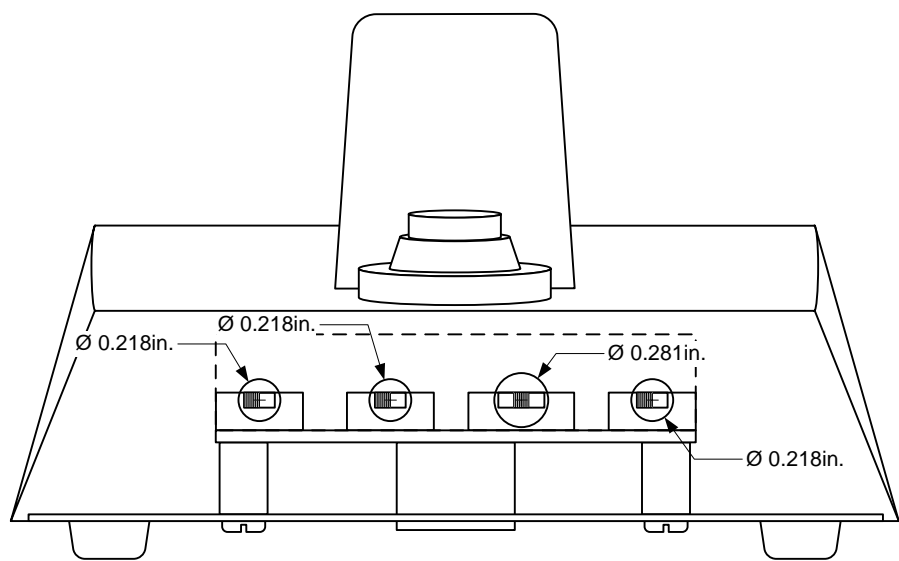

DRAWN: A. BAKER		<i>KG4JJH</i>	
REV 0	01/04/11	<b>SSB MIC FILTER DESK STAND ASSEMBLY</b>	
		SCALE: 1:1	SHEET 1 OF 3
			REV. 0

DRAWN: A. BAKER		KG4JJH	
REV 0	01/04/11	SSB MIC FILTER DESK STAND DETAILS	
		SCALE: 1:1	SHEET 2 OF 3
			REV. 0