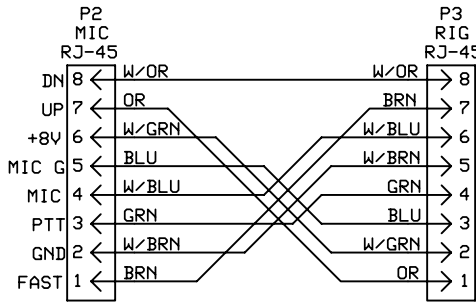

YAESU FT-817/857/897

KENWOOD TS-480SAT/HX

NOTES

1. Install JP1 across 1-2 for internal power & across 2-3 for external power.

<b>KG4JJH</b>		
<b>SSB Mic Filter Alternate</b>		
A. Baker	Rev 1 1/1/11	Sheet 1 of 1