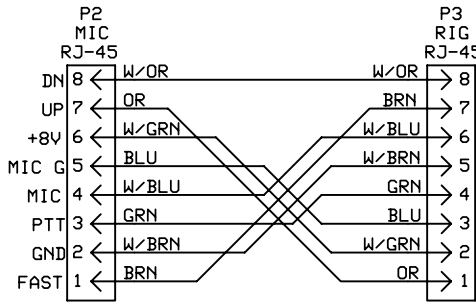

YAESU FT-817/857/897

KENWOOD TS-480SAT/HX

NOTES

1. Install JP1 across 1-2 for internal power & across 2-3 for external power.

KG4JJH		
SSB Mic Filter Alternate		
A. Baker	Rev 1 1/1/11	Sheet 1 of 1